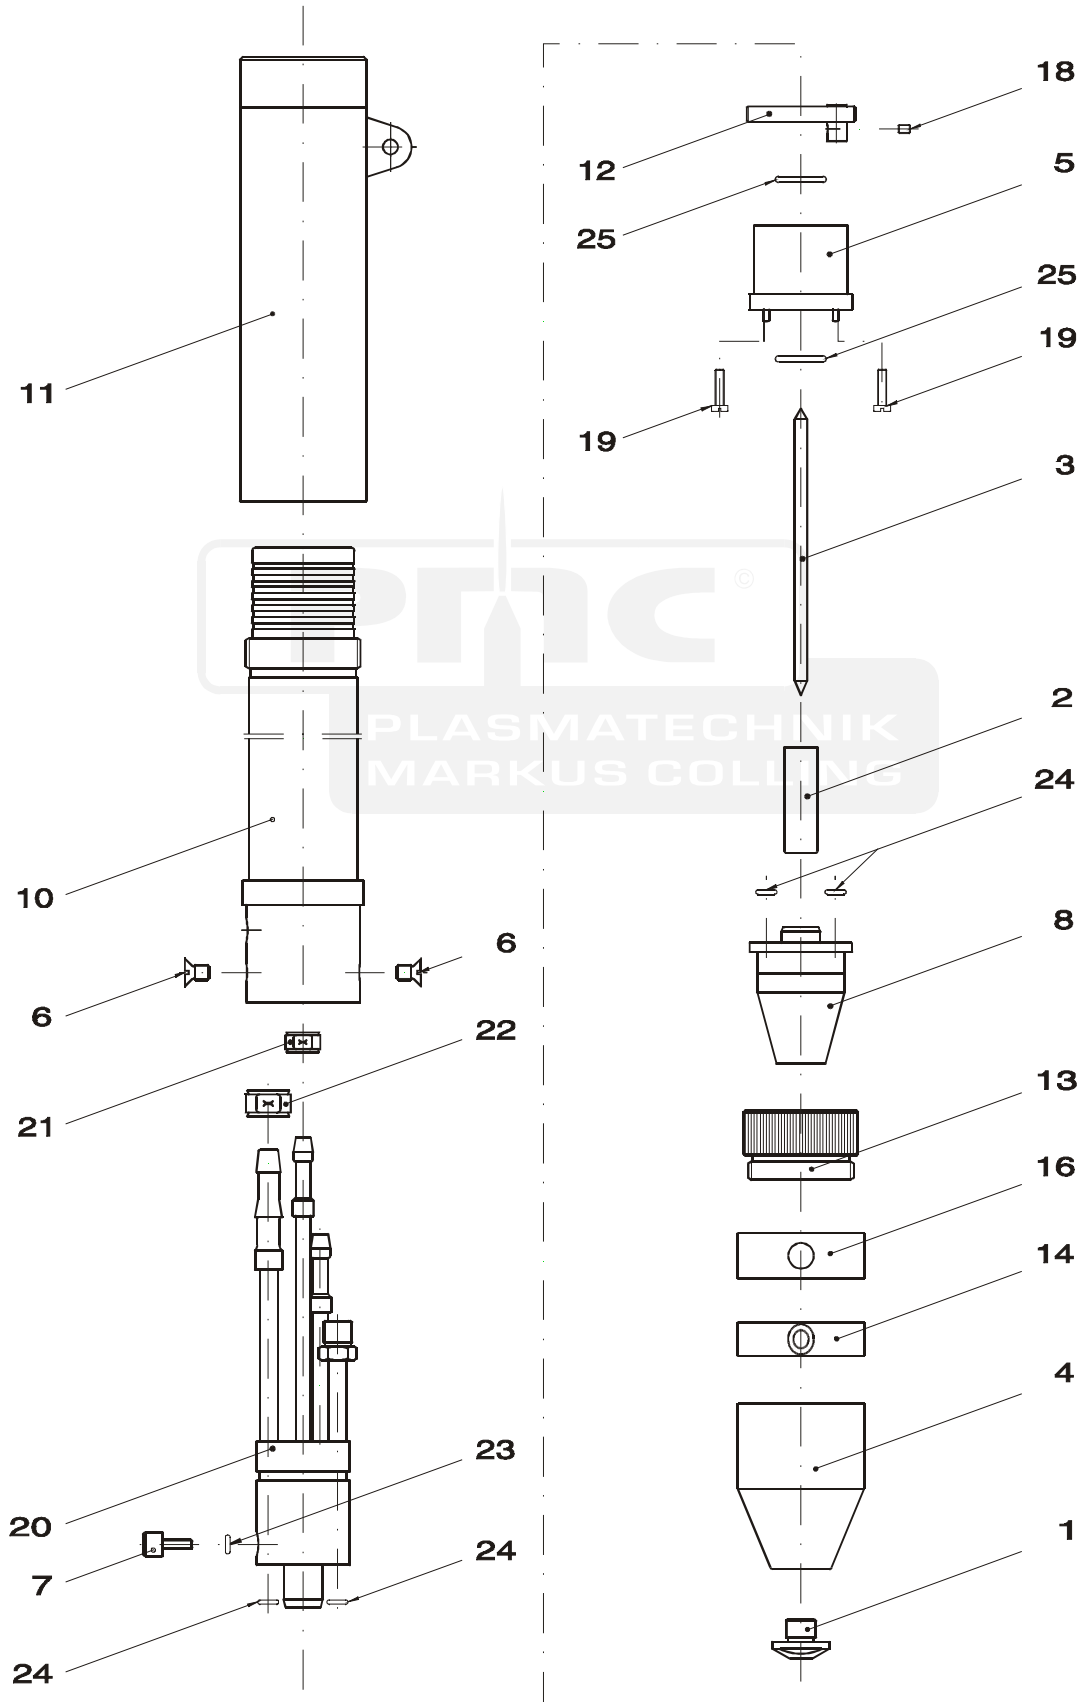

10. Spare parts

10.1 Spare parts of torch PMC 250-1/253

10. Spare parts

List of torch spare parts PMC 250-1/253

Item	Description	Article No.
1-25	Torch body complete Torch body complete with long barrel	P53.00069 P53.01769
1	* Nozzle \varnothing 1.4 mm	P14.45291
	* Nozzle \varnothing 2.0 mm	P14.45327
	* Nozzle \varnothing 2.5 mm	P14.45261
2	* Centering piece	P14.45260
3	* Electrode \varnothing 4 x 95	P53.03784
4	* Protection cap	P14.45259
5	Insulator cpl.	P53.03631
6	Screw M5x8	2x P72.11100
7	* Electrode fixing screw	P14.45258
8	Nozzle holder	P53.03632
10	Inner tube	P53.00856
	Inner tube long	P53.01770
11	Outside tube	P53.00853
	Outside tube long	P53.01772
12	Threat ring cpl.	P14.45257
13	Union nut	P12.86203
14	Ring	P53.00401
16	Insulator ring	P53.00402
18	Screw M3x4	P02.21603
19	Screw M3x16	2x P53.99794
20	Electrode holder cpl.	P14.45254
21	Hose clamp 10,0	2x P53.99930
22	Hose clamp 13,3	P53.99934
23	* O-ring 3,10 x 1,60	P13.29275
24	* O-ring 3,50 x 1,50	5x P03.29012
25	* O-ring 13,00 x 2,00	2x P13.29276
none	Cable fixener 3,6x140	2x P15.42897
	* see note on page 34	